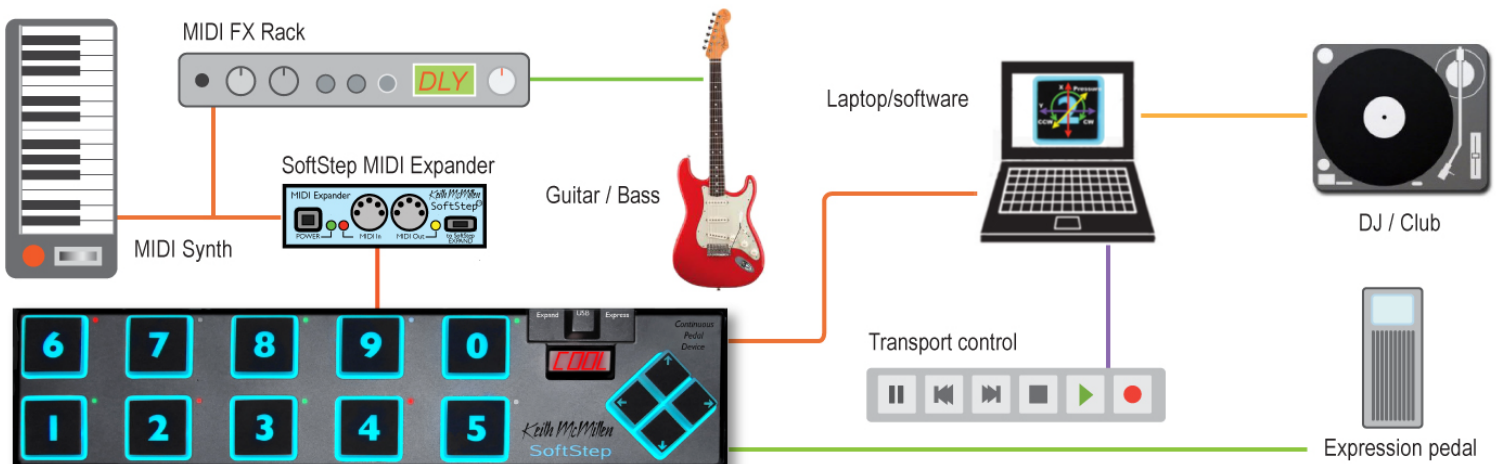

Stage

Virtual Pedalboard - connect to your MIDI hardware to switch programs, control parameters, trigger samples and loops.

Guitar/Bass players - control your MIDI FX hardware or software apps such as Guitar Rig and AmpliTube.

Laptop musicians/DJs - trigger and process loops/FX in Live, Reason and Traktor.

Keyboardists - keep both hands on your keys while switching patches, sweeping filters and tapping tempos.